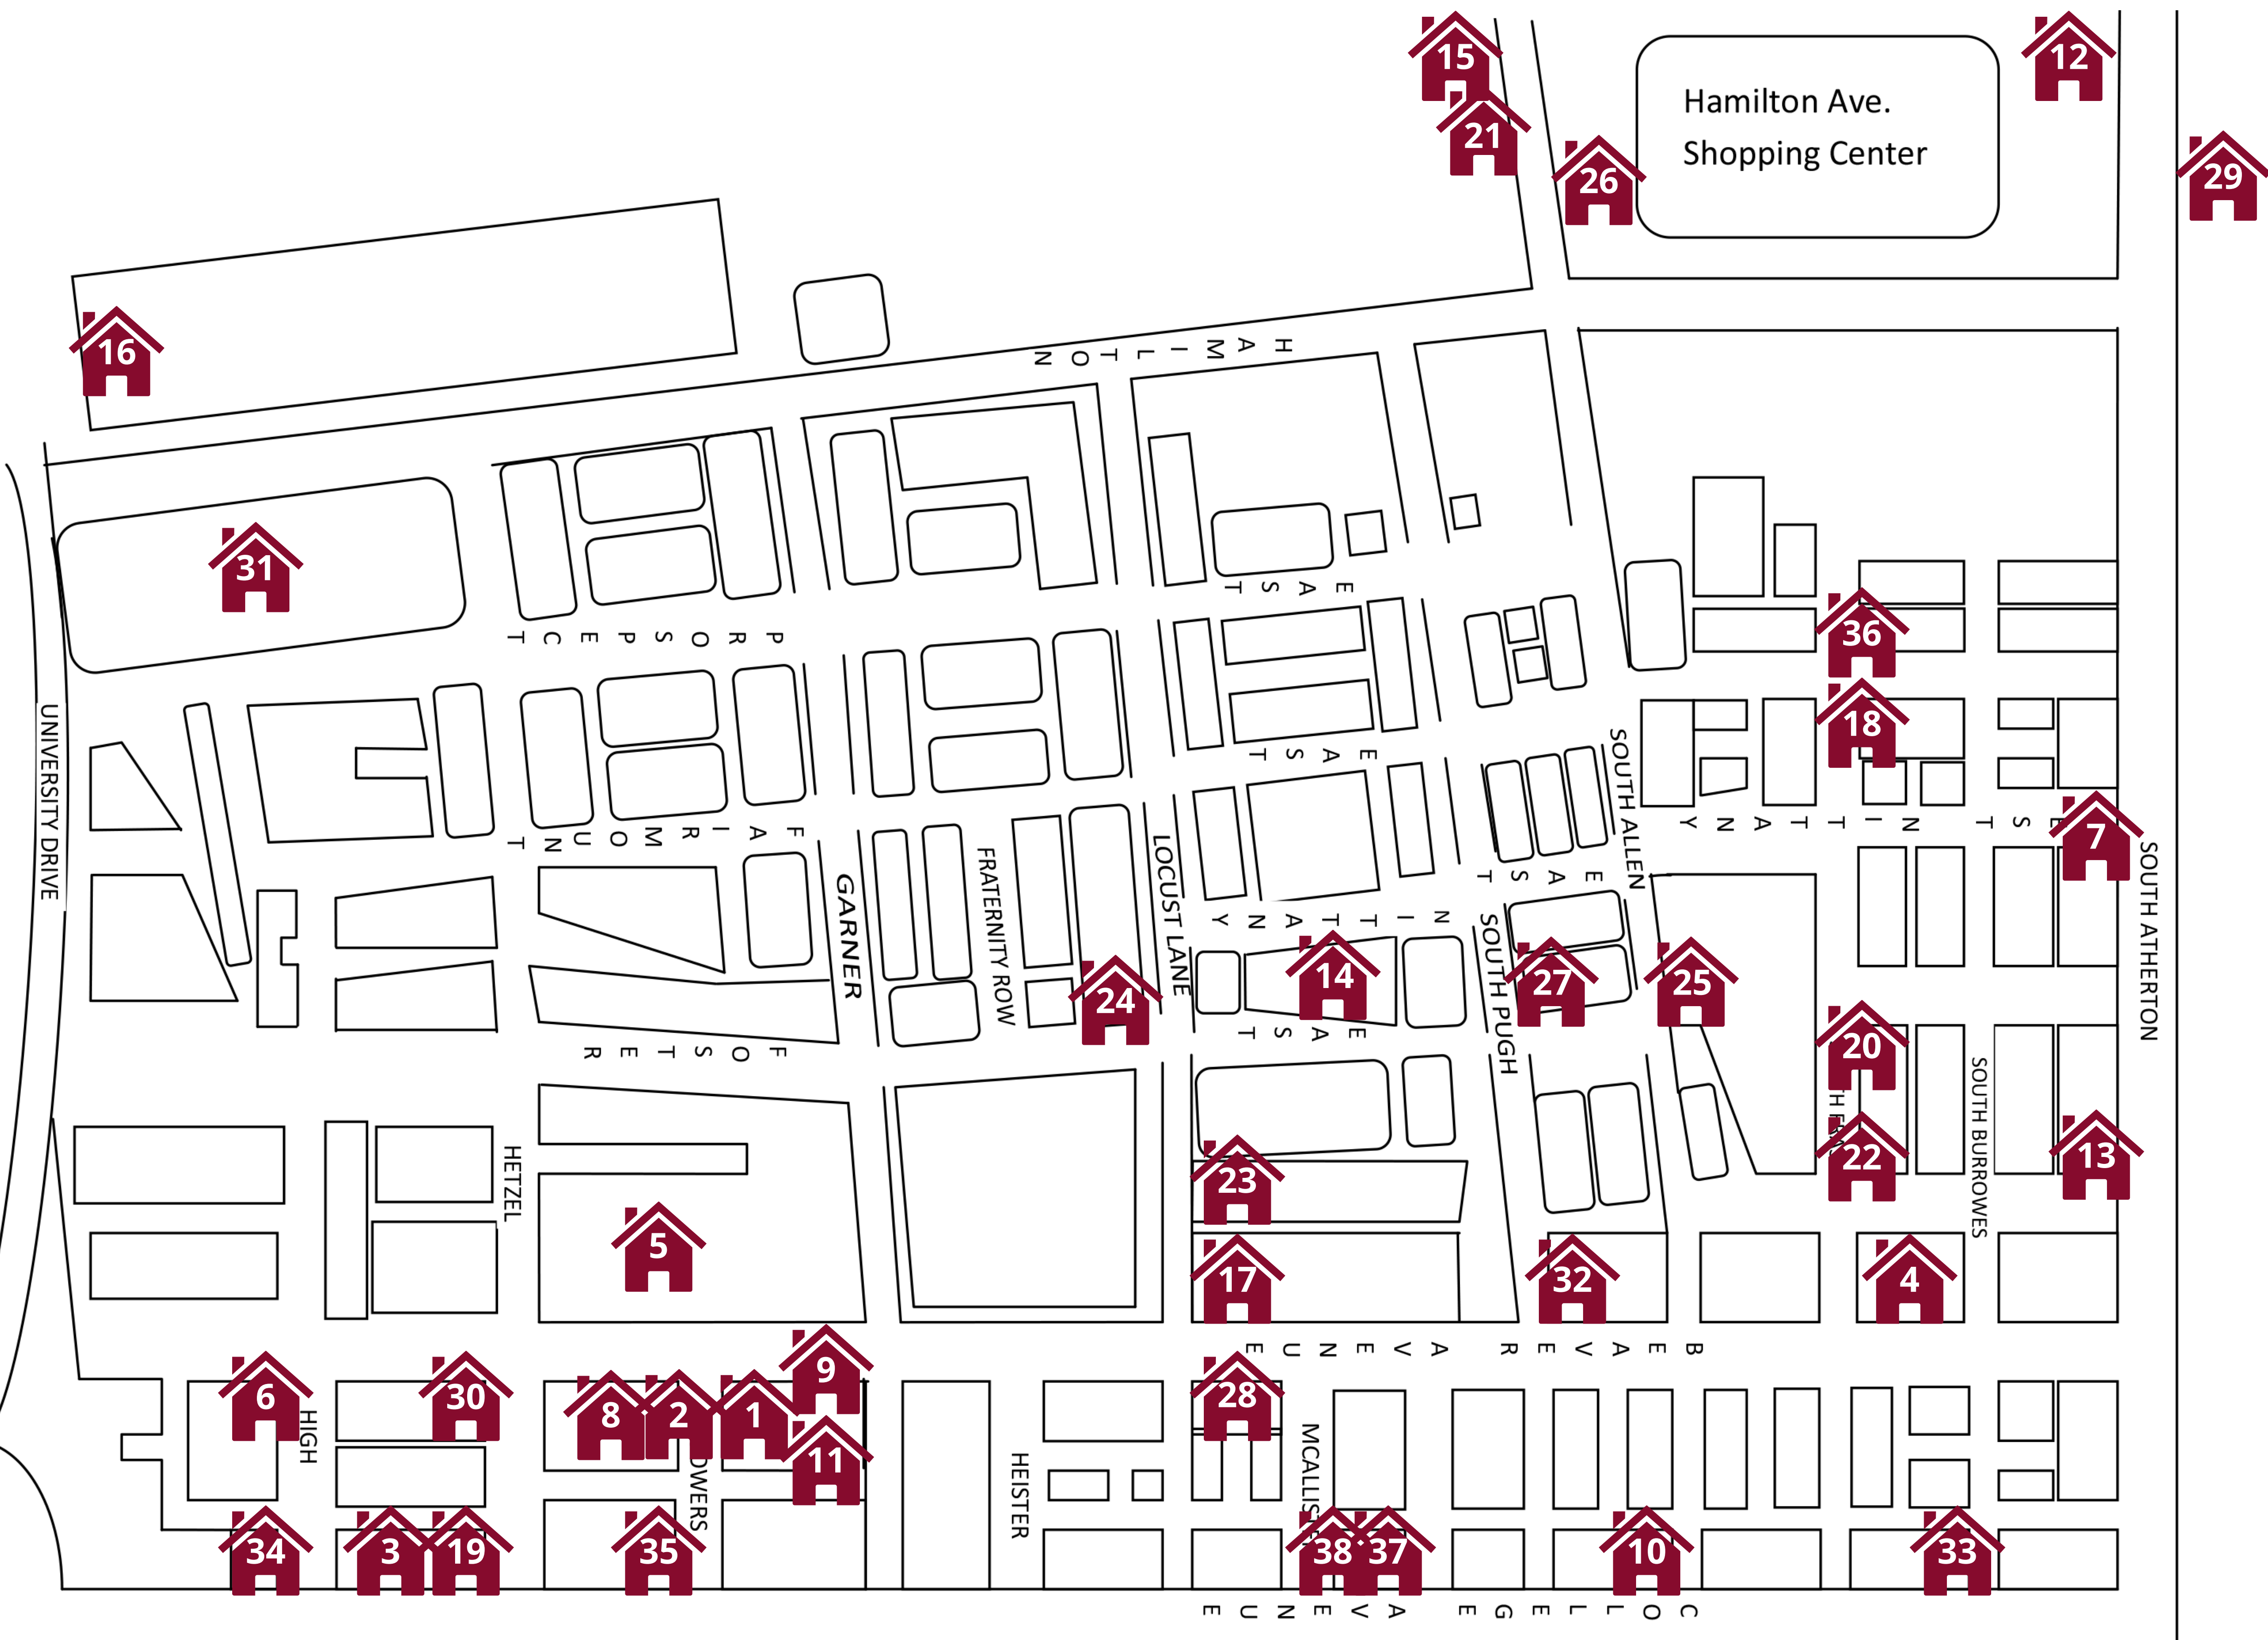

Associated Realty
Property Management

456 E Beaver Ave
State College, PA 16801

(814) 231-3333
rentals@arpm.com

- 1 Ambassador
- 2 Armenara Plaza
- 3 Barcroft
- 4 Beaver Plaza
- 5 Beaver Terrace
- 6 Beaver Twin Apts
- 7 Bloomsbury Square
- 8 Bryce Jordan Tower
- 9 Campus Tower
- 10 Campus View Apts
- 11 Centre Court
- 12 Cliffside Apartments
- 13 Collegian
- 14 Commons
- 15 Crestmont Apts
- 16 Eastview Apts
- 17 Edge
- 18 Fairmount Hills
- 19 Hetzel Plaza
- 20 Hiland Court
- 21 Holly House
- 22 Ivy Place
- 23 Legend
- 24 Locust Lane Apts
- 25 Midtown Square
- 26 Nittany View Apts
- 27 O'Brien Place
- 28 Penn Tower
- 29 Peppermill Apts
- 30 Phoenix
- 31 Prospect/Hamilton Duplexes
- 32 Pugh Centre
- 33 Starbucks Apts
- 34 University Gateway
- 35 University Towers
- 36 Westbriar Townhomes
- 37 222 E College Ave
- 38 230 E College Ave

Penn State Campus